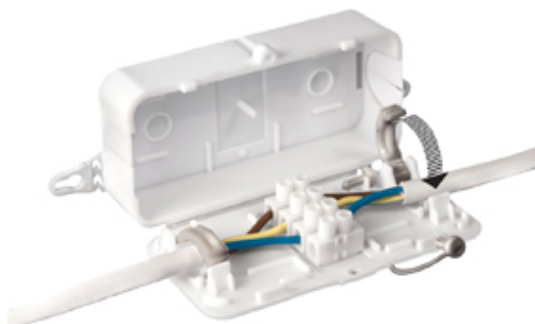

## DEBOX

Original DEBOX® supplied with Terminal Block - This cable junction box incorporates registered design features many new innovative concepts to speed up product assembly without compromising quality. This safe, fast reliable potentially tool-less assembly is also supplied complete with 4 Pole 24amp, 4mm<sup>2</sup> connector block. It is capable of accommodating 2, 3 and 4 conductors in round or flat profile cable for ring main lighting. LED lighting or power.

### SPECIFICATION

Number of Poles	4
Body Material	Polypropylene
Colour	White
Max Conductor Size (Sq mm)	4
Max Current (A)	24
Height (mm)	28.5
Width (mm)	53
Length (mm)	97
Comments	Please note that the unique features are coloured for display purposes only. The Debox and all features are white .