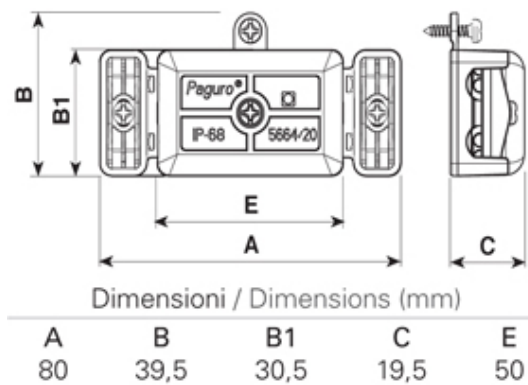

## Range: Weatherproof/Waterproof Connectors

Order Code: 5664/20//221

### DESCRIPTION

Paguro gel connector junction box black, 4 cable entry 4.5-7.5mm cable with double connector plug/socket

## SPECIFICATION

<b>Colour</b>	Black
<b>Length (mm)</b>	80
<b>Width (mm)</b>	30.5
<b>Depth (mm)</b>	19.5
<b>Cable Entries</b>	4
<b>Max Current (A)</b>	6
<b>Max Voltage (V)</b>	250
<b>Number of Poles</b>	2+2
<b>Max Conductor Size (Sq mm)</b>	1
<b>Minimum Cable Diameter (mm)</b>	4.5
<b>Maximum Cable Diameter (mm)</b>	7.5
<b>IP Rating</b>	68
<b>Fixing System</b>	Cable
<b>Gel Material</b>	Sealing bi-component syliconic gel
<b>Terminal Type</b>	Screw - wp