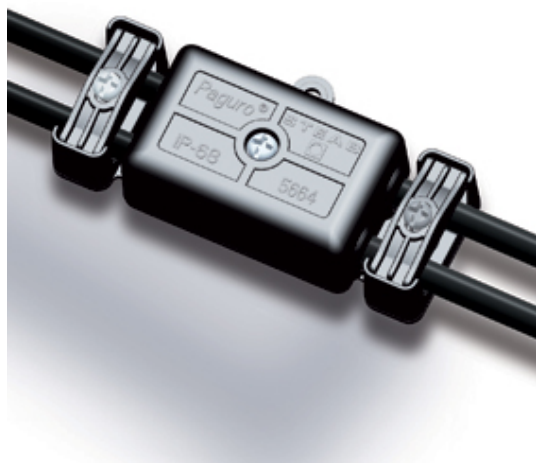

## Range: Weatherproof/Waterproof Connectors

Order Code: 5664/20//221

### DESCRIPTION

Paguro gel connector junction box black, 4 cable entry 4.5-7.5mm cable with double connector plug/socket

### WEATHERPROOF/WATERPROOF CONNECTORS FEATURES

- Patented memory Gel
- Can be rewired without renewal of internal Gel
- IP68 Protection as standard
- Supplied complete with connector
- Ideal for external connection applications
- The products can be buried without moisture ingress problems
- Up to 16 Amp current capability, depending on product

## SPECIFICATION

<b>Colour</b>	Black
<b>Length (mm)</b>	80
<b>Width (mm)</b>	30.5
<b>Depth (mm)</b>	19.5
<b>Cable Entries</b>	4
<b>Max Current (A)</b>	6
<b>Max Voltage (V)</b>	250
<b>Number of Poles</b>	2+2
<b>Max Conductor Size (Sq mm)</b>	1
<b>Minimum Cable Diameter (mm)</b>	4.5
<b>Maximum Cable Diameter (mm)</b>	7.5
<b>IP Rating</b>	68
<b>Fixing System</b>	Cable
<b>Gel Material</b>	Sealing bi-component syliconic gel
<b>Terminal Type</b>	Screw - wp