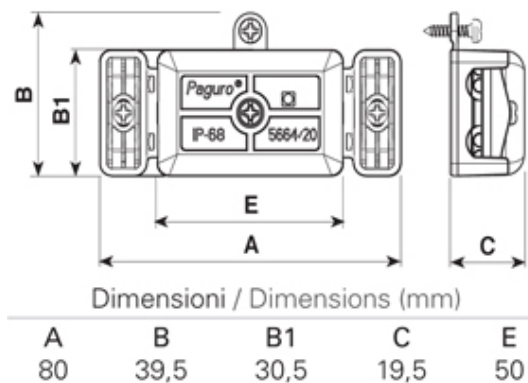

Gel Filled

Range: Weatherproof/Waterproof Connectors

Order Code: 5664/IIIIII/221

DESCRIPTION

Paguro gel connector junction box black, 4 cable entry 6-7.5mm cable with 4 pole terminal block

WEATHERPROOF/WATERPROOF CONNECTORS FEATURES

- Patented memory Gel
- Can be rewired without renewal of internal Gel
- IP68 Protection as standard
- Supplied complete with connector
- Ideal for external connection applications
- The products can be buried without moisture ingress problems
- Up to 16 Amp current capability, depending on product

Features may vary by product throughout the range.

Subject to technical modification without notice.

Typographical and other errors do not justify claim for damages.

SPECIFICATION

Colour	Black
Length (mm)	80
Width (mm)	30.5
Depth (mm)	19.5
Cable Entries	4
Max Current (A)	6
Max Voltage (V)	250
Number of Poles	4
Max Conductor Size (Sq mm)	1
Minimum Cable Diameter (mm)	4.5
Maximum Cable Diameter (mm)	7.5
IP Rating	68
Fixing System	Cable
Gel Material	Sealing bi-component syliconic gel
Terminal Type	Screw - wp