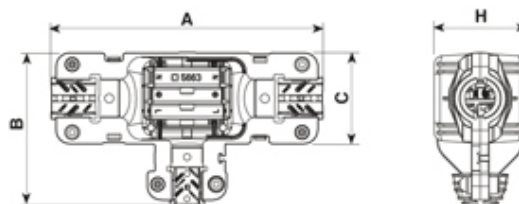

Gel Filled

Range: Weatherproof/Waterproof Connectors

Order Code: CGL-T3A-003 (5663/3///221)

Dimensioni / Dimensions (mm)

A	B	C	H
120	67	37	40

Max volume interno disponibile ~ 27,12cm³

Max internal room available ~ 27.12cm³

DESCRIPTION

3 way Paguro gel connector junction box black, 3 cable entry 6.5-12mm cable with 3 pole terminal block

WEATHERPROOF/WATERPROOF CONNECTORS FEATURES

- Patented memory Gel
- Can be rewired without renewal of internal Gel
- IP68 Protection as standard
- Supplied complete with connector
- Ideal for external connection applications
- The products can be buried without moisture ingress problems
- Up to 16 Amp current capability, depending on product

Features may vary by product throughout the range.

Subject to technical modification without notice.

Typographical and other errors do not justify claim for damages.

SPECIFICATION

Colour	Black
Length (mm)	120
Width (mm)	40
Depth (mm)	67
Cable Entries	3
Max Voltage (V)	250
Number of Poles	3
Max Conductor Size (Sq mm)	1.5
Minimum Cable Diameter (mm)	6.5
Maximum Cable Diameter (mm)	12
IP Rating	68
Fixing System	Cable
Gel Material	Sealing bi-component syliconic gel
Terminal Type	Screw - wp