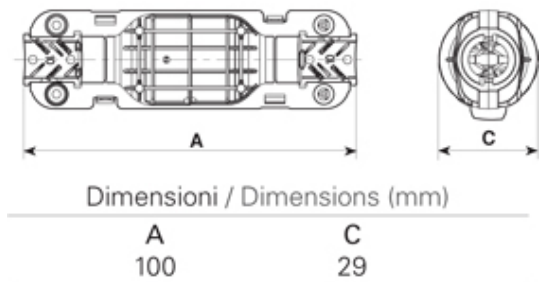

### 5650/20//221

Paguro gel connector junction box black, 2 cable entry 6.5-12mm cable with 2 pole terminal block

#### SPECIFICATION

<b>Cable Entries</b>	2
<b>Number of Poles</b>	2
<b>Terminal Type</b>	Screw - wp
<b>Colour</b>	Black
<b>IP Rating</b>	68
<b>Max Conductor Size (Sq mm)</b>	1.5
<b>Max Current (A)</b>	16
<b>Max Voltage (V)</b>	250
<b>Minimum Temp Rating °C</b>	-30
<b>Max Temp Rating °C</b>	130
<b>Minimum Cable Diameter (mm)</b>	6.5
<b>Maximum Cable Diameter (mm)</b>	12
<b>Depth (mm)</b>	29
<b>Fixing System</b>	Cable
<b>Gel Material</b>	Sealing bi-component syliconic gel
<b>Length (mm)</b>	10
<b>Width (mm)</b>	29