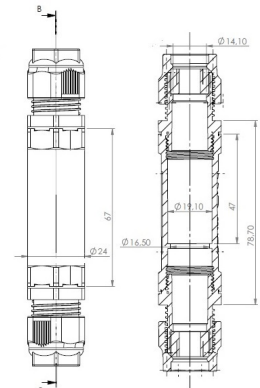

TeeTube

Range: Weatherproof/Waterproof Connectors

Order Code: TTK25BK-SD

Line Drawing
TTK20BK/TTK25BK

DESCRIPTION

Black TeeTube In-line 5 Pole Screw - end barrier contact 8mm to 17mm,
4 mm max conductor size IP68 32A 450V 2 cable entries

WEATHERPROOF/WATERPROOF CONNECTORS FEATURES

- Tough, robust construction with large cable range acceptance
- Straight through, T splitter and Y splitter versions available
- Dual terminal versions available for easy fitting and looping of conductors (2+2 and 3+3 poles)
- Temperature rating of -40°C to $+125^{\circ}\text{C}$

Features may vary by product throughout the range.

Subject to technical modification without notice.

Typographical and other errors do not justify claim for damages.

SPECIFICATION

Colour	Black - RAL 9005
Cable Entries	2
Max Current (A)	32
Max Voltage (V)	450
Number of Poles	5
Max Conductor Size (Sq mm)	4
Minimum Cable Diameter (mm)	8
Maximum Cable Diameter (mm)	17
IP Rating	68
Min Temperature Rating °C	-40
Max Temperature Rating °C	125
Temperature "T" Rating	T85
Body Material	PA66 / TPE
Fixing System	cable
Terminal Type	Screw - end barrier contact