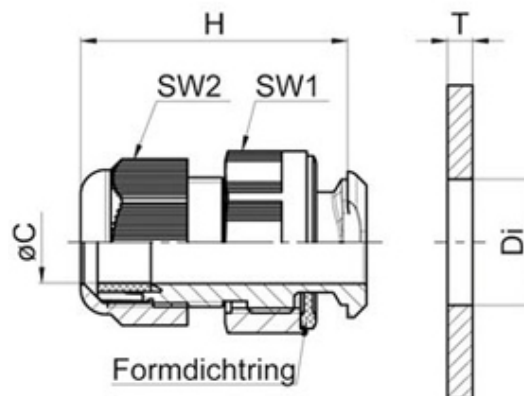

### K341-1025-01

Kwik Fix cable gland PA7001 M25

#### SPECIFICATION

<b>Product Type</b>	Standard
<b>Sealing Ring Material</b>	Polychloroprene-Nitrile rubber CR/NBR
<b>Body Material</b>	Polyamide
<b>Mounting Nut Material</b>	Polyamide PA6 GF30
<b>Moulded Sealing Ring Material</b>	Nitrile-Polytetrafluorethylene rubber NBR/PTFE
<b>Min Temperature °C</b>	-20
<b>Max Temperature °C</b>	100
<b>IP Rating</b>	68
<b>Colour</b>	Dark Grey - RAL 7001
<b>Hole Diameter (mm)</b>	25.1
<b>Thread Size</b>	M25
<b>Clamping Range Min (mm)</b>	11
<b>Clamping Range Max (mm)</b>	17
<b>Width Across Flat 1 (mm)</b>	32
<b>Width Across Flat 2 (mm)</b>	29
<b>Height (mm)</b>	48
<b>Additional Material Detail</b>	Body - Polyamide PA6 V-2