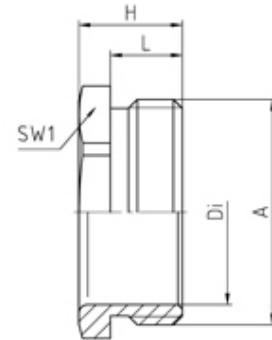

### 0329 MO

Pressure screw PG 29 thread length 8

#### SPECIFICATION

<b>Product Type</b>	Standard
<b>Body Material</b>	Nickel Plated Brass
<b>Min Temperature °C</b>	-60
<b>Max Temperature °C</b>	200
<b>Thread Size</b>	PG29
<b>External Connecting Thread Type</b>	PG
<b>Thread Length (mm)</b>	8
<b>Interior Diameter (mm)</b>	32
<b>Width Across Flat 1 (mm)</b>	37
<b>Height (mm)</b>	12
<b>Connecting Thread Size</b>	Pg 29
<b>Additional Material Detail</b>	Body - Brass CuZn39Pb3 nickel plated