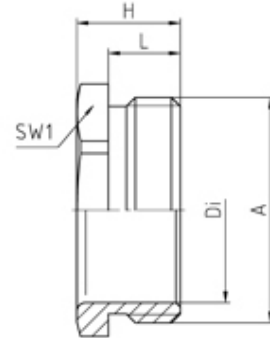

0329 MO

Pressure screw PG 29 thread length 8

SPECIFICATION

| | |
|--|--------------------------------------|
| Product Type | Standard |
| Body Material | Nickel Plated Brass |
| Min Temperature °C | -60 |
| Max Temperature °C | 200 |
| Thread Size | PG29 |
| External Connecting Thread Type | PG |
| Thread Length (mm) | 8 |
| Interior Diameter (mm) | 32 |
| Width Across Flat 1 (mm) | 37 |
| Height (mm) | 12 |
| Connecting Thread Size | Pg 29 |
| Additional Material Detail | Body - Brass CuZn39Pb3 nickel plated |