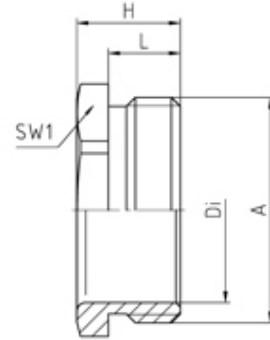

**0321 MO**

Pressure screw PG21 thread length 8

**SPECIFICATION**

<b>Product Type</b>	Standard
<b>Body Material</b>	Nickel Plated Brass
<b>Min Temperature °C</b>	-60
<b>Max Temperature °C</b>	200
<b>Thread Size</b>	PG21
<b>External Connecting Thread Type</b>	PG
<b>Thread Length (mm)</b>	8
<b>Interior Diameter (mm)</b>	24
<b>Width Across Flat 1 (mm)</b>	28
<b>Height (mm)</b>	11.5
<b>Connecting Thread Size</b>	Pg 21
<b>Additional Material Detail</b>	Body - Brass CuZn39Pb3 nickel plated