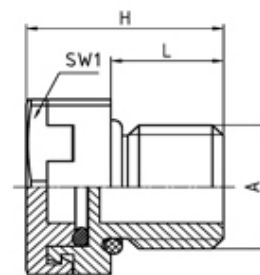

Venting Elements/Breather Plugs

Range: Cable Glands/Grommets

Order Code: JDAE12PA/SW

DESCRIPTION

Venting element thread length 10 Black - RAL 9005

CABLE GLANDS/GROMMETS FEATURES

- Theoretical air flow ca. 10 l/h at $\Delta p = 0,07$ bar
- Temperature range $-40^{\circ}\text{C}/+100^{\circ}\text{C}$
- Protection grade IP66 / IP67 / IP69K

Subject to technical modification without notice.

Typographical and other errors do not justify claim for damages.

SPECIFICATION

Product Type	Standard
Body Material	Polyamide
Min Temperature Rating °C	-40
Max Temperature Rating °C	100
IP Rating	IP66/IP67/IP69K
Colour	Black - RAL 9005
External Connecting Thread Type	Metric
Thread Length (mm)	10
Membrane	Polyether sulphone PES
Typical Air Flow	90 - 130 ml/min/cm2, 0,01 bar
Water Entry Pressure	> 1 bar
Width Across Flat 1 (mm)	17
Height (mm)	17.8
Connecting Thread Size	M12x1.5
Test Standard	Washers - Steel zinc-plated, Locknut - Brass CuZn39Pb3, nickel-plated, O-Ring - Nitrile rubber
Torque Settings	->0.7Nm